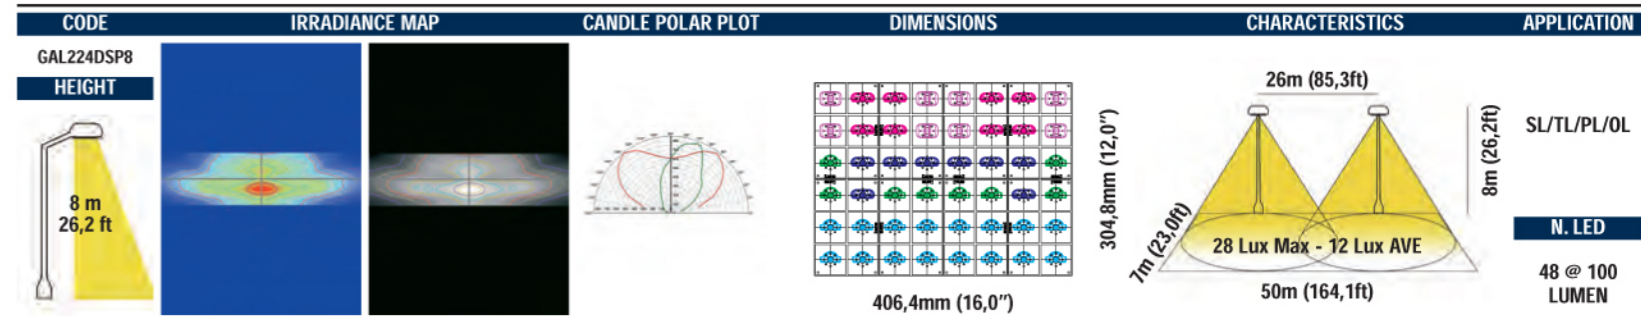

Energy Saving
100% Recyclable
RoHS compliant
Respects the environment