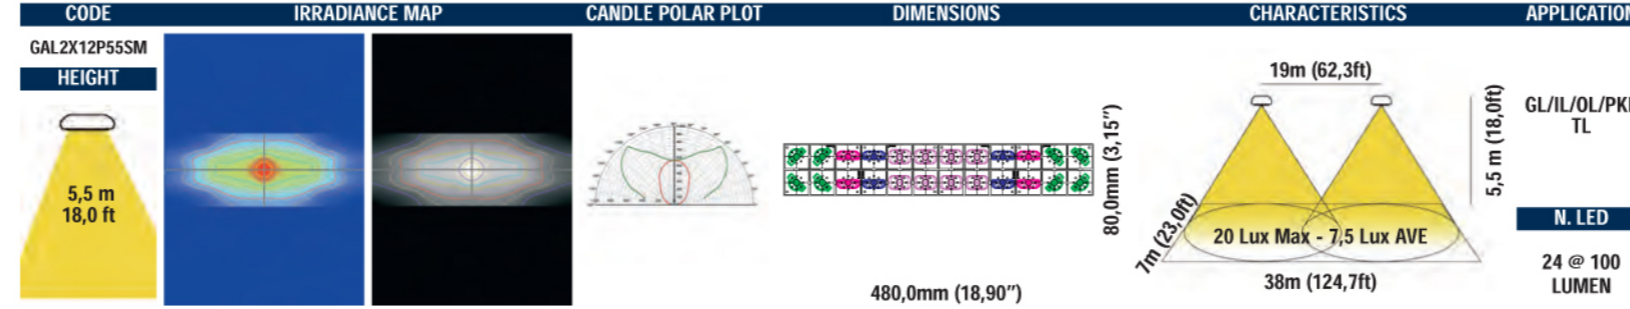

Energy Saving
100% Recyclable
RoHS compliant
Respects the environment