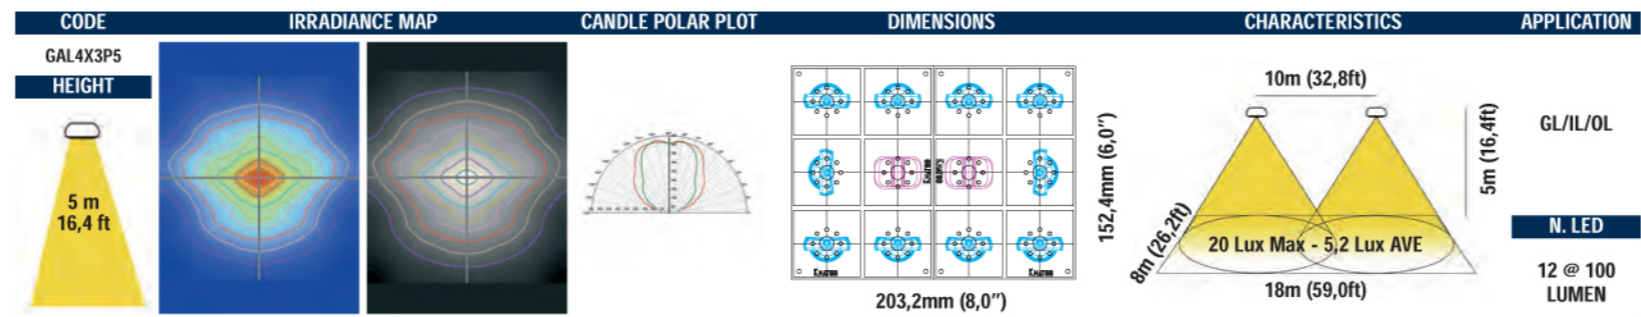

Energy Saving
100% Recyclable
RoHS compliant
Respects the environment