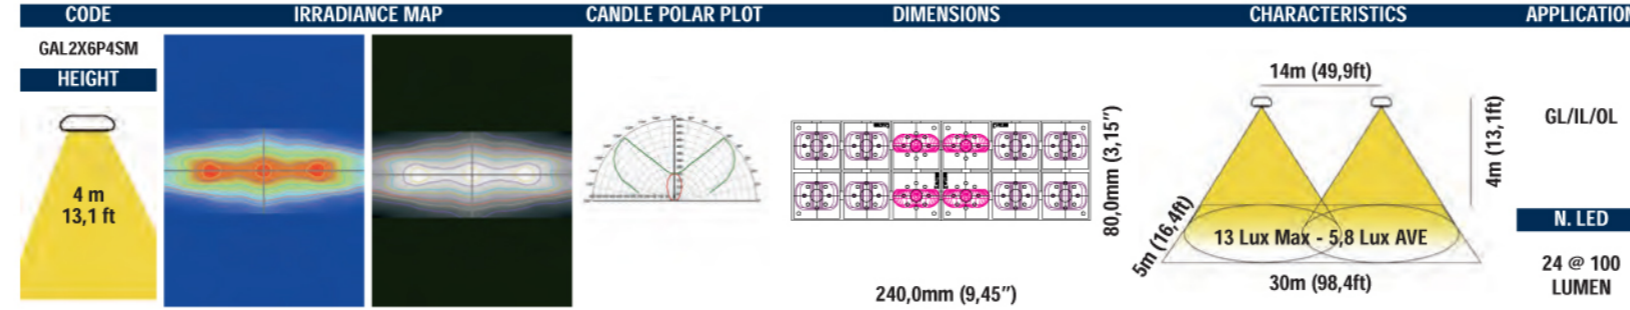

Energy Saving
100% Recyclable
RoHS compliant
Respects the environment