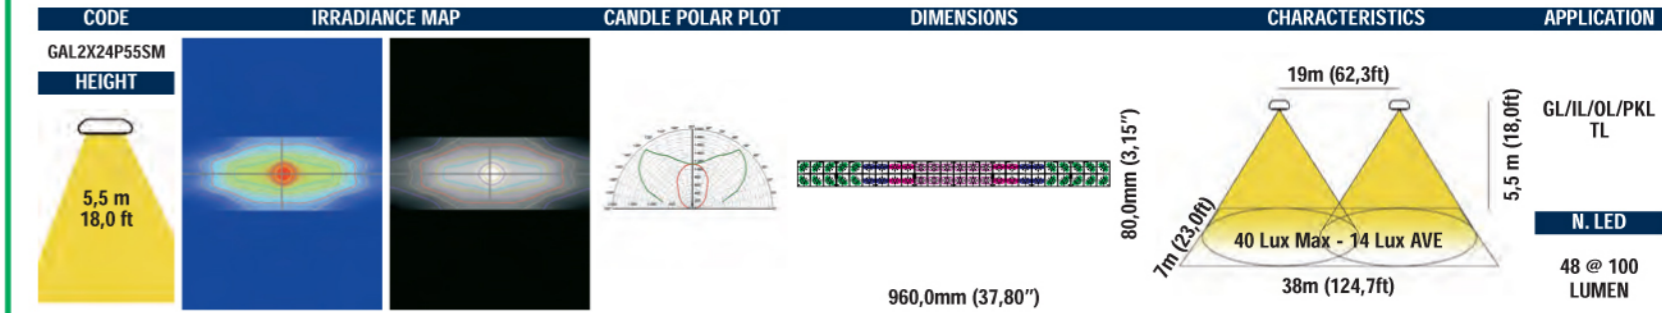

Energy Saving
100% Recyclable
RoHS compliant
Respects the environment